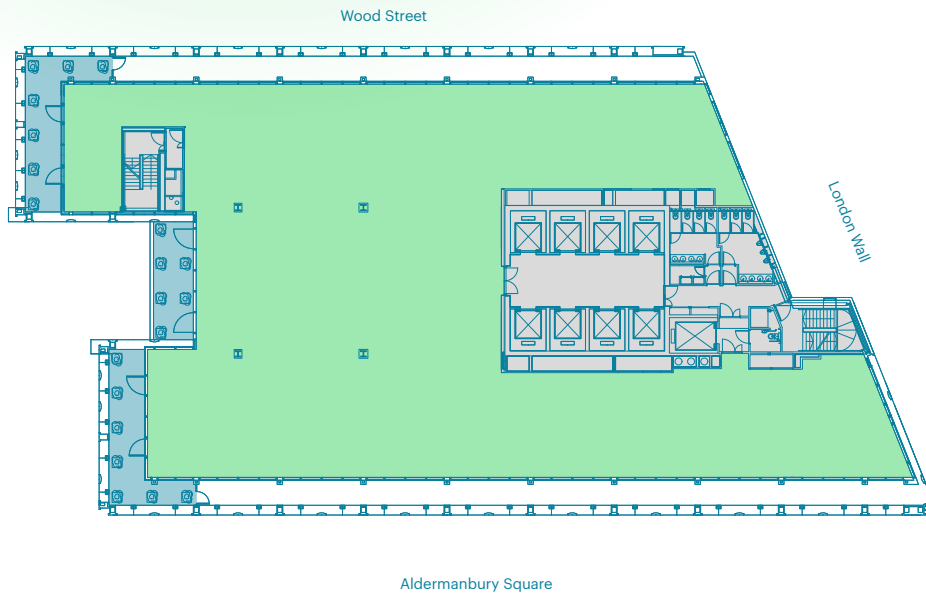

A blank canvas to suit a range of occupiers

Accommodation

Floor	Sq Ft	Sq M
18	11,042	1,025.8
17	11,348	1,054.3
Total	22,390	2,080.1

17th Floor Plan

11,348 Sq Ft (1,054.3 Sq M)

18th Floor Plan

11,042 Sq Ft (1,025.8 Sq M)

Office Terrace Core

Plans not to scale, for indicative purposes only.