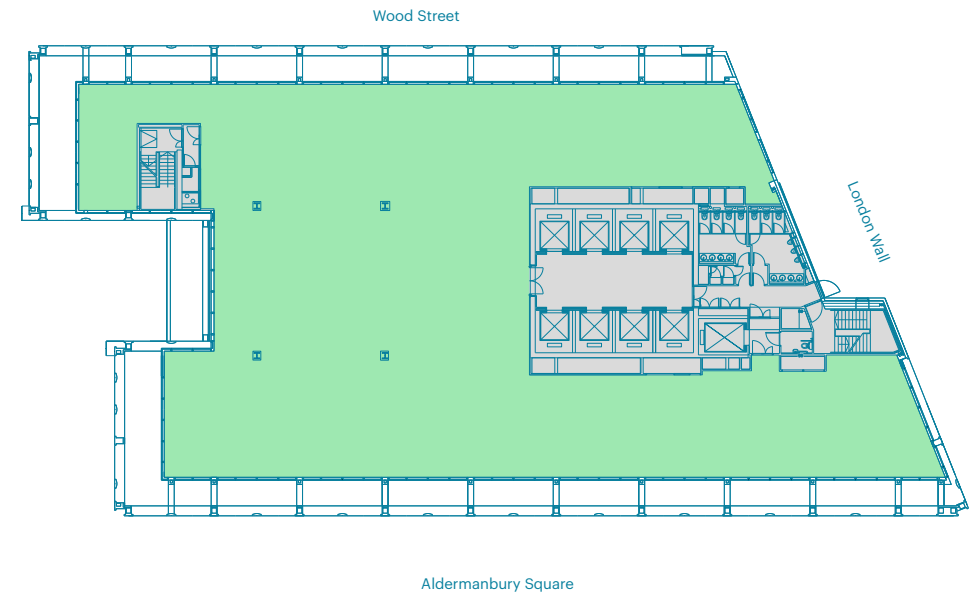

A blank canvas to suit a range of occupiers

Accommodation

Floor	Sq Ft	Sq M
18	11,042	1,025.8
17	11,348	1,054.3
Total	22,390	2,080.1

17th Floor Plan

11,348 Sq Ft (1,054.3 Sq M)

18th Floor Plan

11,042 Sq Ft (1,025.8 Sq M)

Office Terrace Core

Plans not to scale, for indicative purposes only.